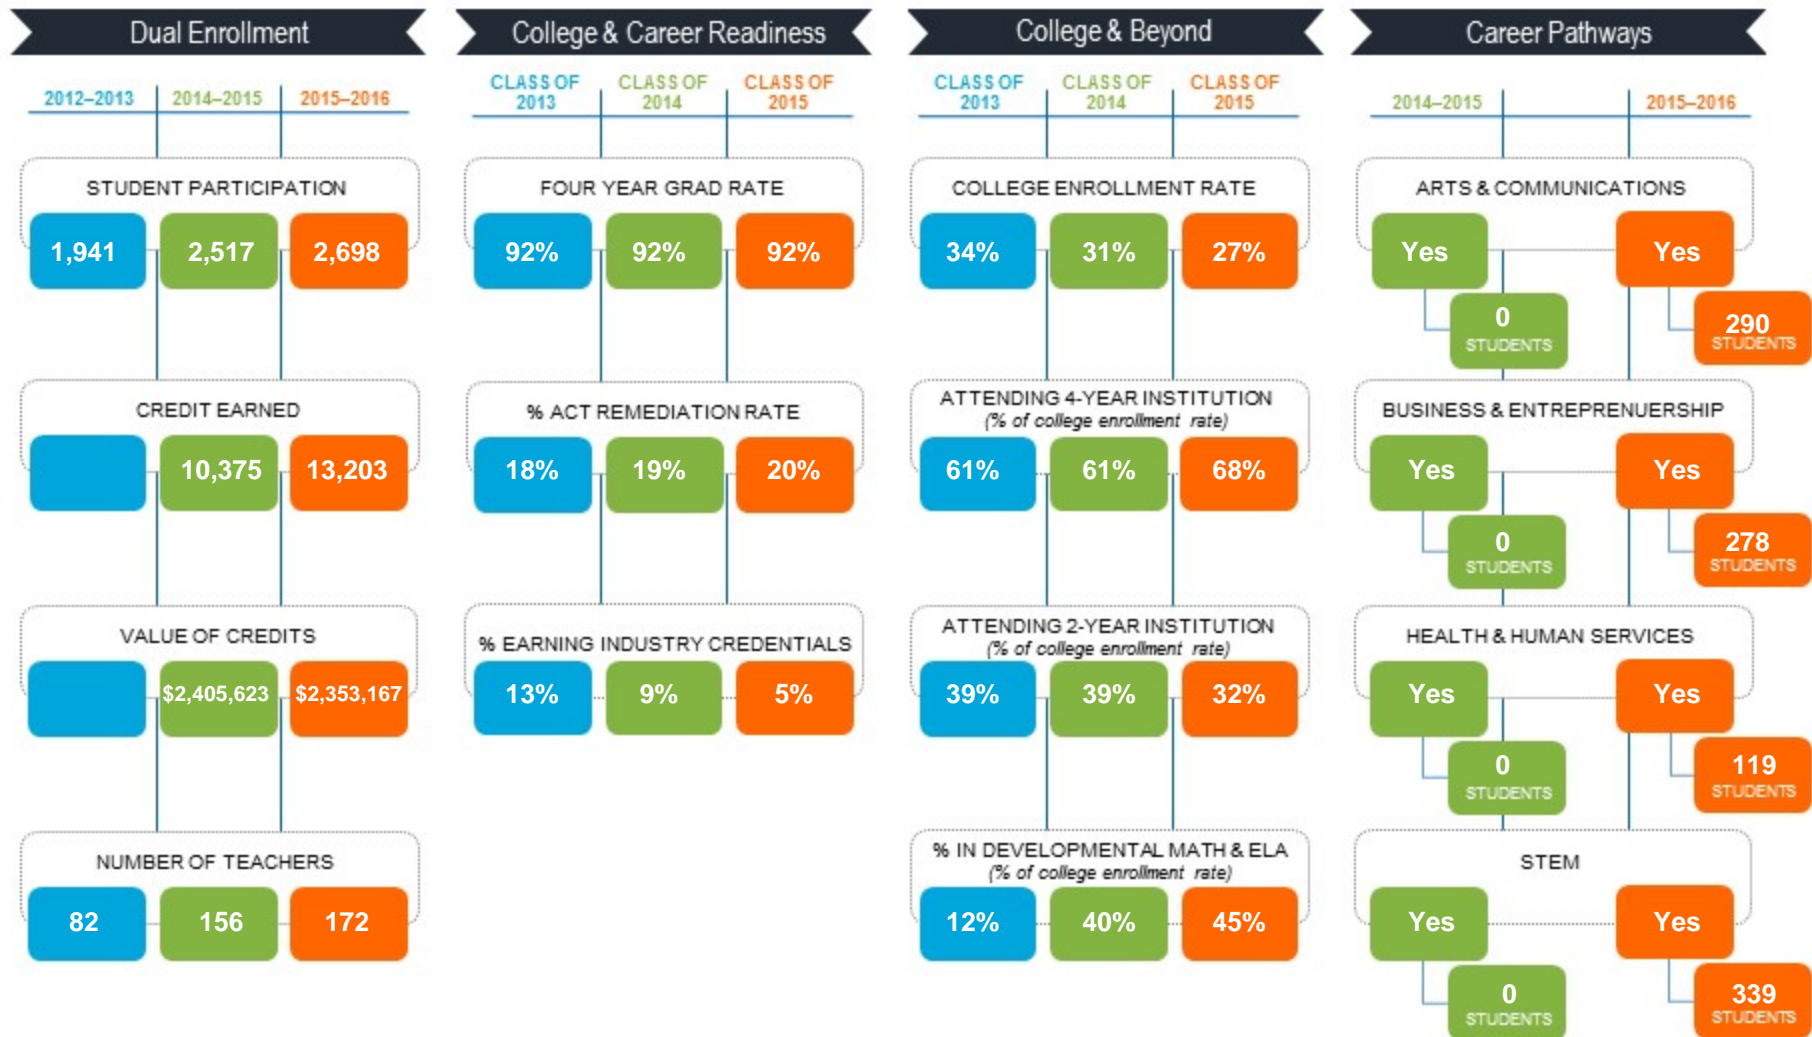

OAC Performance Data Dashboard

Collaborative Data

The Performance Data Dashboard gives educators access to detailed information on selected measures related to the OAC Straight A grant. The data in this dashboard includes baseline and progress measures tracking our collaborative's progress toward achieving its vision. Districts are committed to measuring success and identifying areas that need continued attention and work.