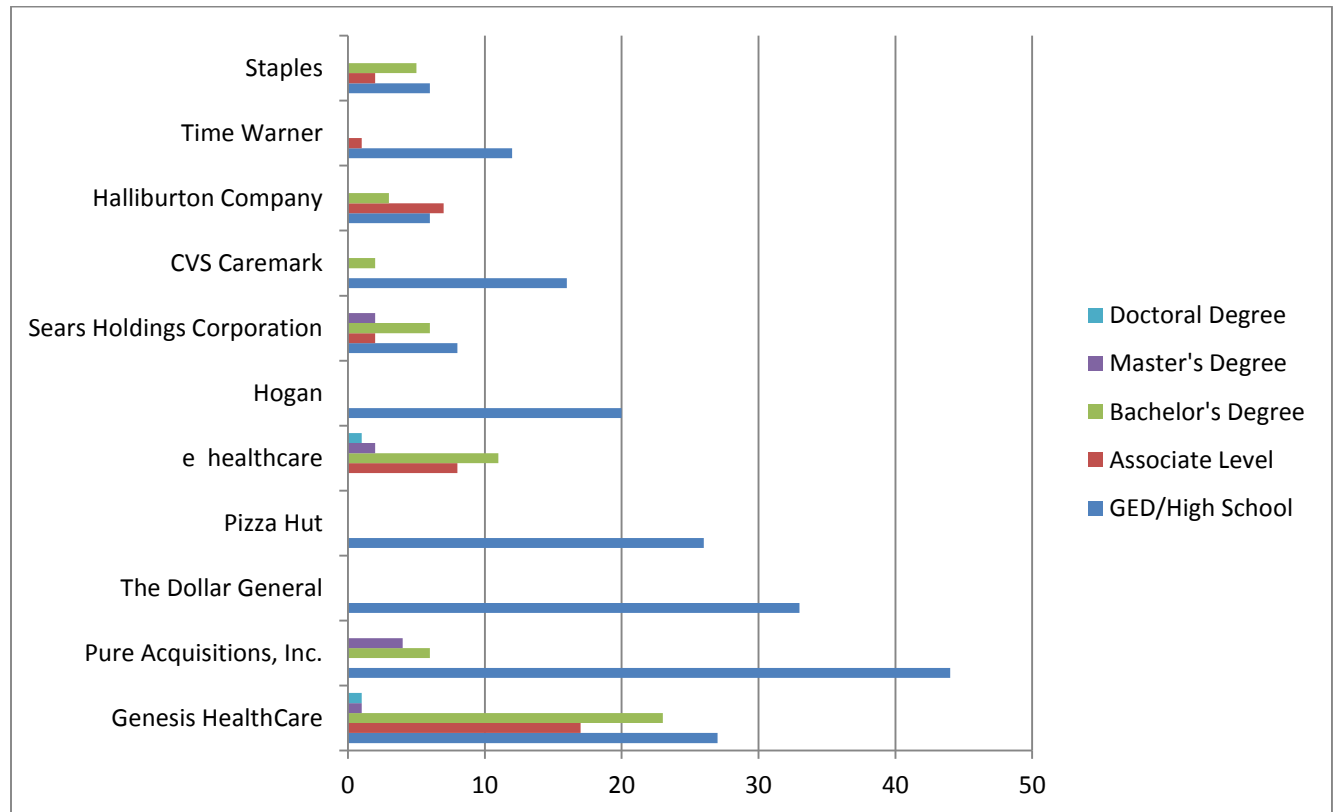

Employers Hiring Now

1012 Jobs found online posted by 319 unique employers.

Top Titles

SOC Name	# Ads
Heavy and Tractor-Trailer Truck Drivers	120
First-Line Supervisors of Retail Sales Workers	78
Retail Salespersons	73
First-Line Supervisors of Food Preparation and Serving Workers	45
Registered Nurses	36
Customer Service Representatives	29
Insurance Sales Agents	27
Sales Representatives, Wholesale and Manufacturing, Except Technical and Scientific Products	22
Maintenance and Repair Workers, General	21
Stock Clerks, Sales Floor	21
Pharmacy Technicians	19
Sales Agents, Financial Services	16

Online Sources

Website	# Ads
US.jobs	169
Corporate site	127
Beyond.com	115
ZipRecruiter	111
LinkedIn	106
JobNetwork	66
CareerBuilder	39
Ohio Means Jobs	37
Monster	37
snagajob	31
DiversityInc	25
Careersingear	22
US.jobs	169