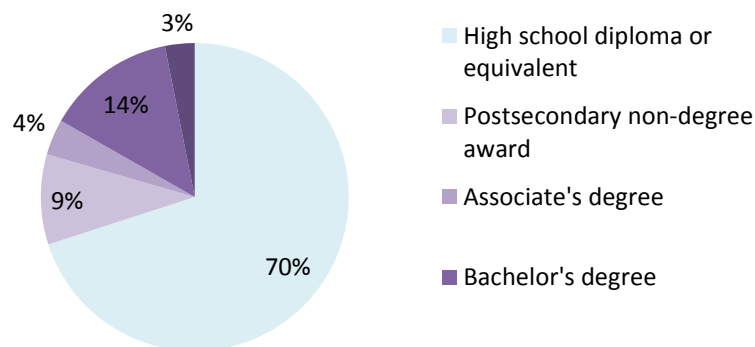

Postsecondary Credential (Non-Degree)

Job Type (SOC Name)	Annual Openings	2013 Avg. Hourly Earnings	Largest	Fastest
Heavy and Tractor-Trailer Truck Drivers	81	$17.67	X	X
Licensed Practical and Licensed Vocational Nurses	41	$17.46	X	
First-Line Supervisors of Production and Operating Workers	20.5	$24.39	X	
Emergency Medical Technicians and Paramedics	14	$15.41		
Medical Assistants	9.5	$12.27		
Firefighters	8.5	$16.98		
Heating, Air Conditioning, and Refrigeration Mechanics and Installers	8	$19.23		
Dental Assistants	7.5	$13.81		
Medical Records and Health Information Technicians	7.5	$13.32		
Library Technicians	6	$12.78		

Associate's Degree

Job Type (SOC Name)	Annual Openings	2013 Avg. Hourly Earnings	Largest	Fastest
Registered Nurses	74.5	$26.74	X	X
Physical Therapist Assistants	6.5	$24.89		
Computer User Support Specialists	9	$16.80		

Annual Openings, by Education Level