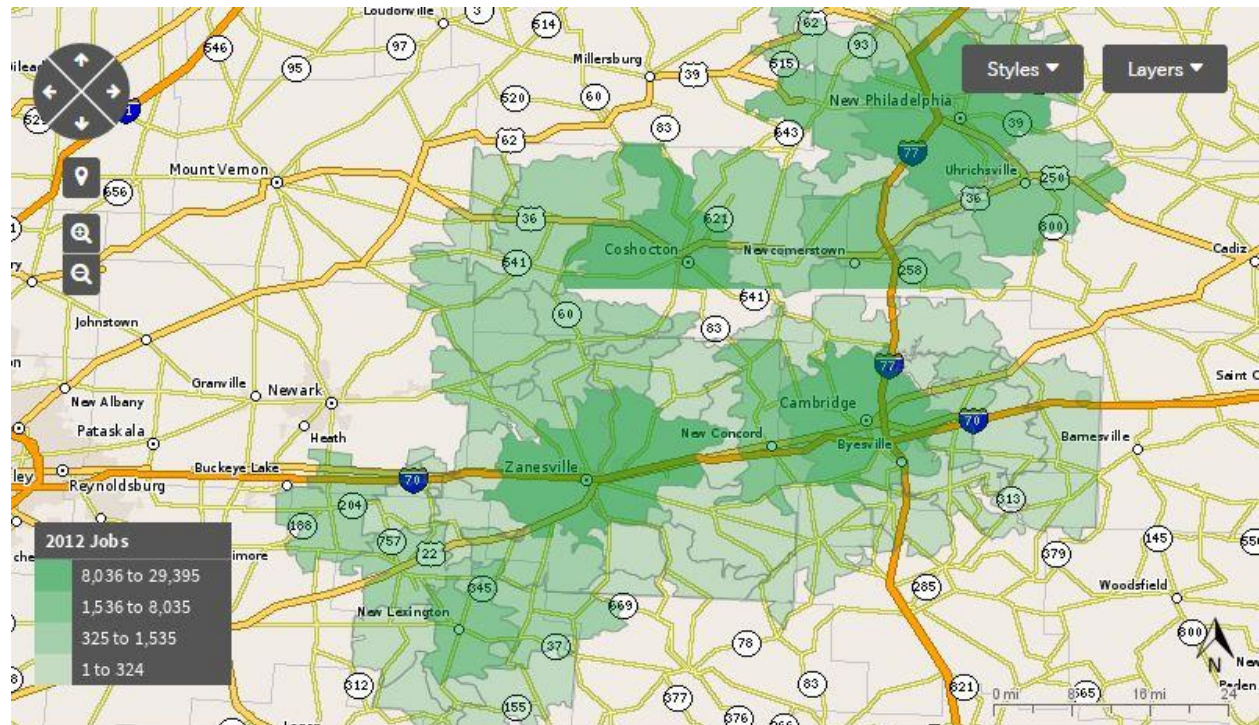

Coshocton, Muskingum, Guernsey, Perry and Tuscarawas Counties, Ohio

Figure 1: Job Volume across East Central region counties

Table 1: Job Growth by Zip Code (2012-2014)

ZIP	Zip Name	2014 Jobs	Change	% Change
43701	Zanesville, OH (in Muskingum county)	29,368	(27)	(0%)
44663	New Philadelphia, OH (in Tuscarawas county)	12,777	(218)	(2%)
43725	Cambridge, OH (in Guernsey county)	12,459	458	4%
44622	Dover, OH (in Tuscarawas county)	9,508	253	3%
43812	Coshocton, OH (in Coshocton county)	9,526	412	5%
44681	Sugarcreek, OH (in Tuscarawas county)	4,263	445	12%
43764	New Lexington, OH (in Perry county)	3,501	67	2%
44683	Uhrichsville, OH (in Tuscarawas county)	2,508	(9)	(0%)
43762	New Concord, OH (in Muskingum county)	2,199	54	3%
43832	Newcomerstown, OH (in Tuscarawas county)	2,000	(59)	(3%)
43723	Byesville, OH (in Guernsey county)	1,756	97	6%
44621	Dennison, OH (in Tuscarawas county)	1,505	25	2%
44612	Bolivar, OH (in Tuscarawas county)	1,420	60	4%